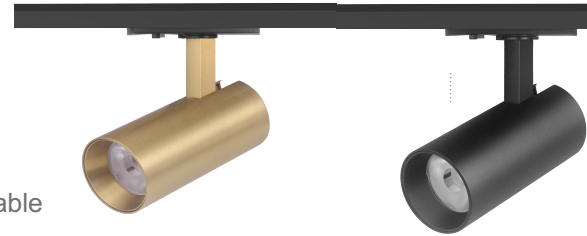

## Smaller size LED Track Light

### Product Features

- Different lens Beam Angle options: 15°/24°/38°/60°
- Adjustable Three color temperatures: 2700-3000-4000K switchable
- Angle with vertically 90° and horizontally 350°

### Technical Specification

Model	IT-LTL-10W
Watts	10W
Input Voltage	AC220—240V 50/60Hz
CCT-switchable	2700K-3000K-4000K
Beam Angle (°)	38°/60° (Option: 15°/24°)
CRI	Ra≥90
Size	Ø55*120mm
Material	Aluminum
IP Grade	IP 20
Luminous Flux (lm) ±5%	800-900Lm
Dimmable	Triac dimmable
Adjustable Angle	Vertically 90°, Horizontally 350°
Housing Colour	Black, White, (Option: Gold)
Track System:	2 wire 1 phase track or 4 wires 3 phase track